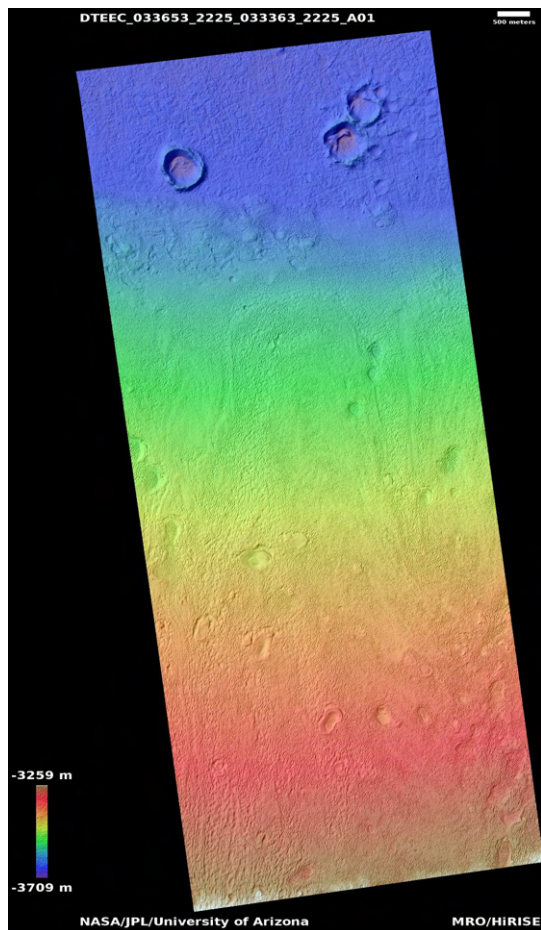

Ice-rich lobate debris apron

DTEEC_033653_2225_033363_2225_A01