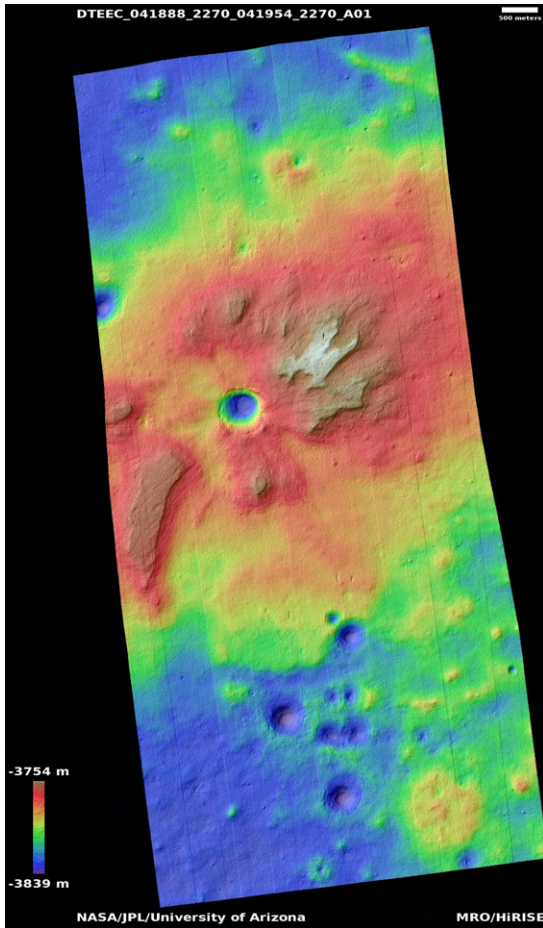

HIGH RESOLUTION IMAGING SCIENCE EXPERIMENT

DTM PDS RELEASES

October 2024

Edited by Kris Akers | UA

DTMs Included this Month

Richardson Crater dunes summer monitoring	1
Crater layers	2
Nirgal Vallis bedrock exposures	3
Doubly-terraced elongated crater in Amazonis Planitia	4
Northern plains west of Erebus Montes	5
Pedestal crater	6
Ice-rich lobate debris apron	7

Latitude: 40.5 **Longitude:** 193.4

DTM Producer: UA | DORA ELALAOUI-PINEDO

Stereo Pair:

ESP_036917_2210

ESP_035651_2210

For more details about this DTM, visit:

https://www.uahirise.org/dtm/ESP_035651_2210

Northern plains west of Erebus Montes

DTEEC_028531_2205_016782_2205_A01

Latitude: 40.1 **Longitude:** 182.4

DTM Producer: UA | REED SPURLING

Stereo Pair:

ESP_016782_2205

ESP_028531_2205

For more details about this DTM, visit:

https://www.uahirise.org/dtm/ESP_028531_2205

Pedestal crater

DTEEC_041888_2270_041954_2270_A01

Latitude: 46.8 **Longitude:** 208.4

DTM Producer: UA | REED SPURLING

Stereo Pair:

ESP_041954_2270

ESP_041888_2270

For more details about this DTM, visit: