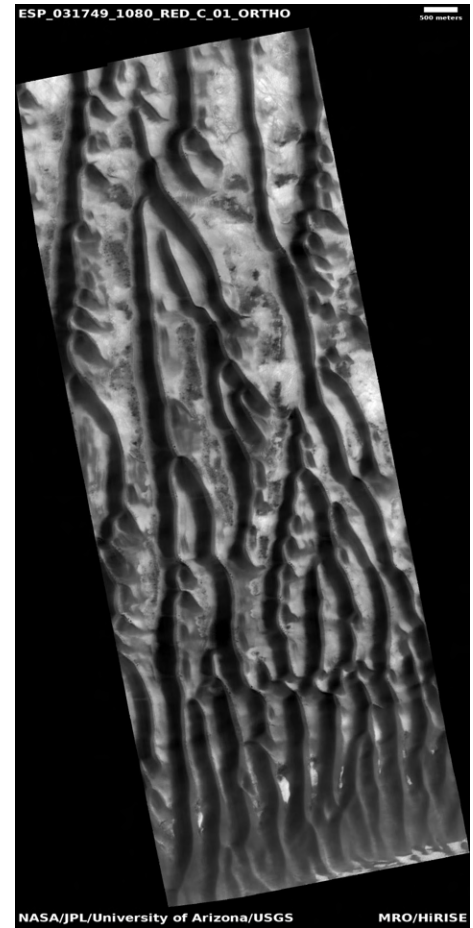

HIGH RESOLUTION IMAGING SCIENCE EXPERIMENT

DTM PDS RELEASES

October 2024

Edited by Kris Akers | UA

DTMs Included this Month

Richardson Crater dunes summer monitoring	1
Crater layers	2
Nirgal Vallis bedrock exposures	3
Doubly-terraced elongated crater in Amazonis Planitia	4
Northern plains west of Erebus Montes	5
Pedestal crater	6
Ice-rich lobate debris apron	7

Richardson Crater dunes summer monitoring

DTEPC_031749_1080_031881_1080_U01

Latitude: -72.0 **Longitude:** 179.4

DTM Producer: USGS | USGS-ASTROGEOLOGY

Stereo Pair:

ESP_031881_1080

ESP_031749_1080

For more details about this DTM, visit:

https://www.uahirise.org/dtm/ESP_031749_1080

Crater layers

DTEPD_080109_2570_080373_2570_A01

Latitude: 77.0 **Longitude:** 89.3

DTM Producer: UA | KRIS AMANDA AKERS

Stereo Pair:

ESP_080373_2570

ESP_080109_2570