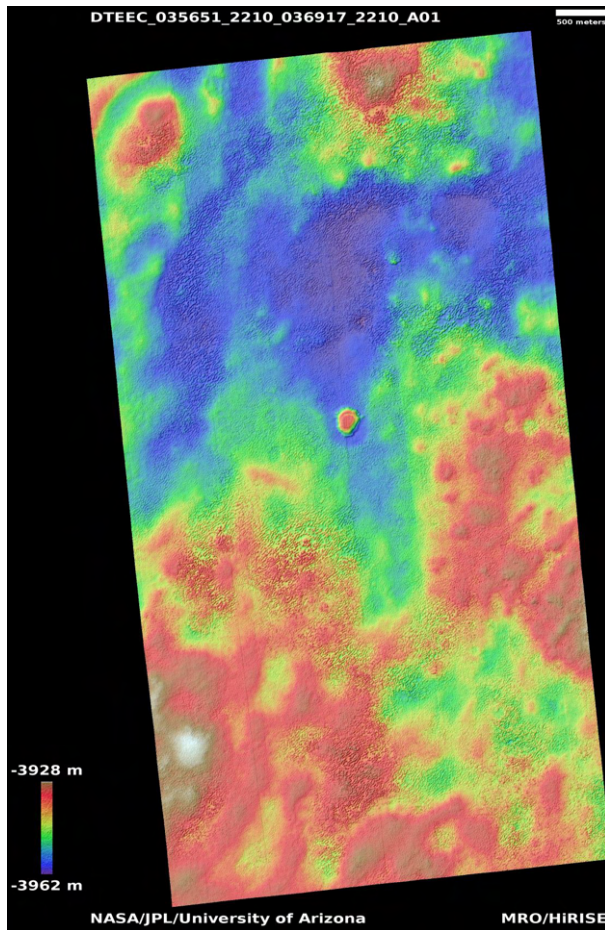

Latitude: 40.5 **Longitude:** 193.4

DTM Producer: UA | DORA ELALAOUI-PINEDO

Stereo Pair:

ESP_036917_2210

ESP_035651_2210

For more details about this DTM, visit:

https://www.uahirise.org/dtm/ESP_035651_2210

Northern plains west of Erebus Montes