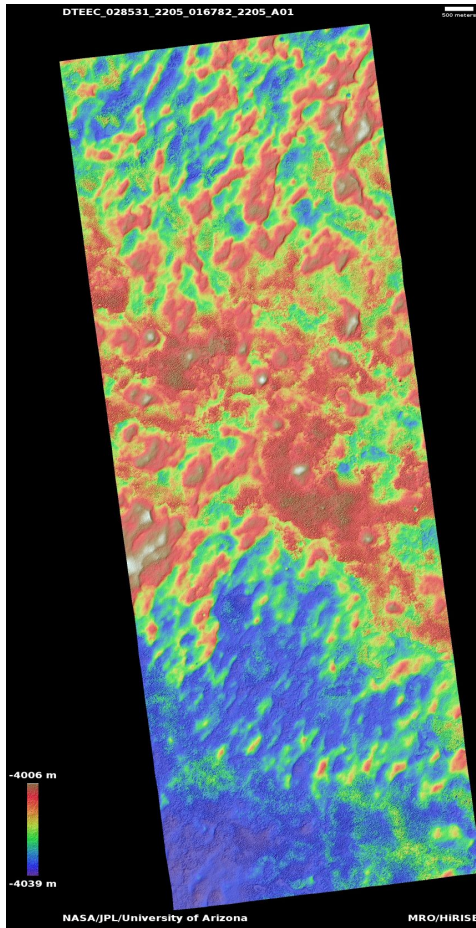

Latitude: 40.5 **Longitude:** 193.4

DTM Producer: UA | DORA ELALAOUI-PINEDO

Stereo Pair:

ESP_036917_2210

ESP_035651_2210

For more details about this DTM, visit:

https://www.uahirise.org/dtm/ESP_035651_2210

Northern plains west of Erebus Montes

DTEEC_028531_2205_016782_2205_A01

Latitude: 40.1 **Longitude:** 182.4

DTM Producer: UA | REED SPURLING

Stereo Pair:

ESP_016782_2205

ESP_028531_2205

For more details about this DTM, visit:

https://www.uahirise.org/dtm/ESP_028531_2205