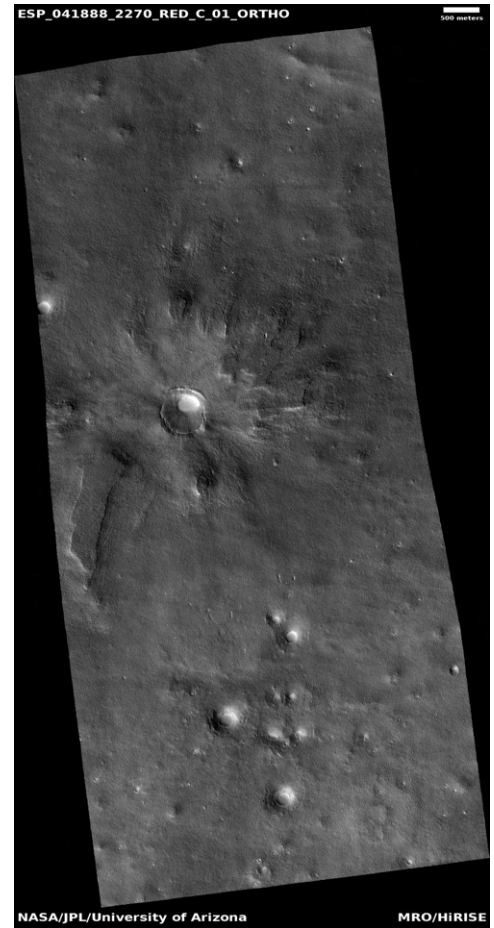

Pedestal crater

DTEEC_041888_2270_041954_2270_A01