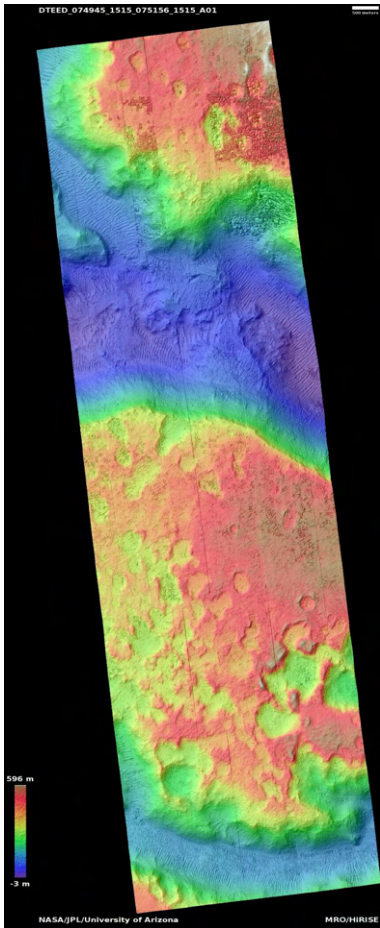

HIGH RESOLUTION IMAGING SCIENCE EXPERIMENT

DTM PDS RELEASES

October 2024

Edited by Kris Akers | UA

DTMs Included this Month

Richardson Crater dunes summer monitoring	1
Crater layers	2
Nirgal Vallis bedrock exposures	3
Doubly-terraced elongated crater in Amazonis Planitia	4
Northern plains west of Erebus Montes	5
Pedestal crater	6
Ice-rich lobate debris apron	7

Richardson Crater dunes summer monitoring

DTEPC_031749_1080_031881_1080_U01

Latitude: -72.0 **Longitude:** 179.4

DTM Producer: USGS | USGS-ASTROGEOLOGY

Stereo Pair:

ESP_031881_1080

ESP_031749_1080

For more details about this DTM, visit:

https://www.uahirise.org/dtm/ESP_031749_1080

Crater layers

DTEPD_080109_2570_080373_2570_A01

Latitude: 77.0 **Longitude:** 89.3

DTM Producer: UA | KRIS AMANDA AKERS

Stereo Pair:

ESP_080373_2570

ESP_080109_2570

For more details about this DTM, visit:

https://www.uahirise.org/dtm/ESP_080109_2570

Nirgal Vallis bedrock exposures

DTEED_074945_1515_075156_1515_A01

Latitude: -28.2 **Longitude:** 318.3

DTM Producer: UA | DORA ELALAOUI-PINEDO