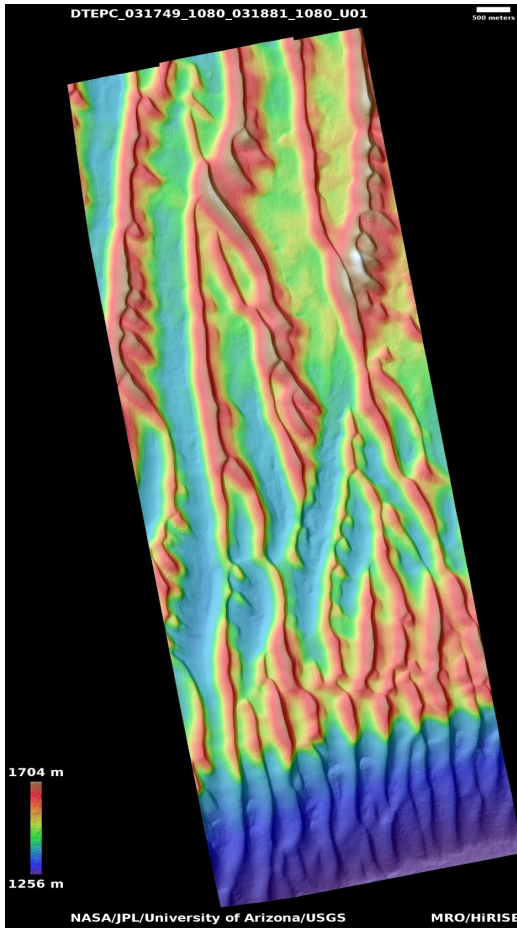

HIGH RESOLUTION IMAGING SCIENCE EXPERIMENT

DTM PDS RELEASES

October 2024

Edited by Kris Akers | UA

DTMs Included this Month

Richardson Crater dunes summer monitoring	1
Crater layers	2
Nirgal Vallis bedrock exposures	3
Doubly-terraced elongated crater in Amazonis Planitia	4
Northern plains west of Erebus Montes	5
Pedestal crater	6
Ice-rich lobate debris apron	7

Richardson Crater dunes summer monitoring

DTEPC_031749_1080_031881_1080_U01

Latitude: -72.0 **Longitude:** 179.4

DTM Producer: USGS | USGS-ASTROGEOLOGY

Stereo Pair:

ESP_031881_1080

ESP_031749_1080

For more details about this DTM, visit:

https://www.uahirise.org/dtm/ESP_031749_1080

Crater layers

DTEPD_080109_2570_080373_2570_A01

Latitude: 77.0 **Longitude:** 89.3

DTM Producer: UA | KRIS AMANDA AKERS

Stereo Pair:

ESP_080373_2570

ESP_080109_2570