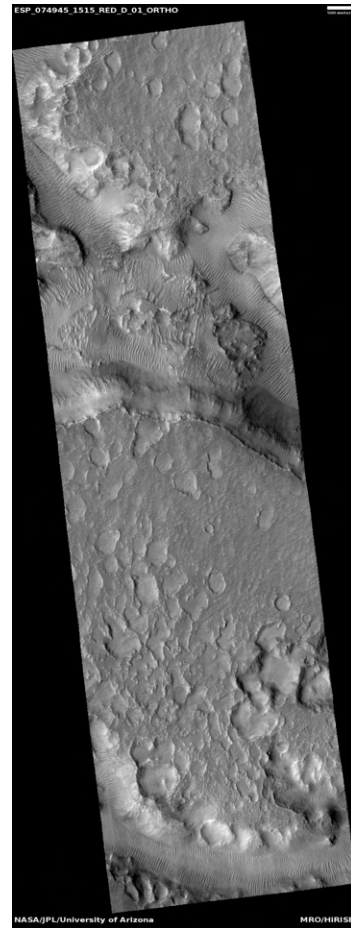

Nirgal Vallis bedrock exposures

DTEED_074945_1515_075156_1515_A01