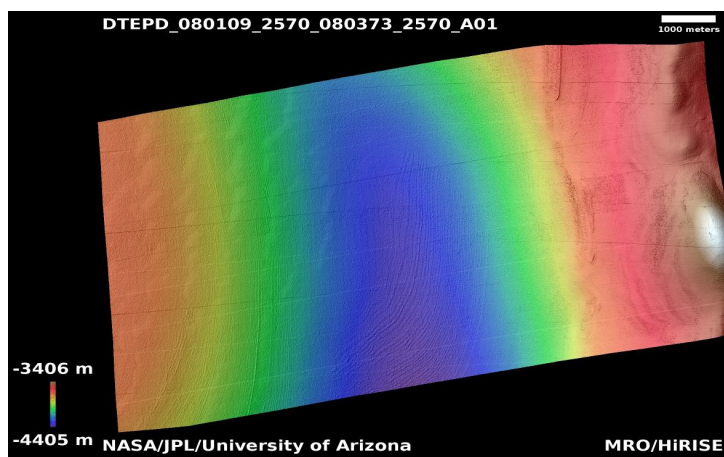

Crater layers

DTEPD_080109_2570_080373_2570_A01