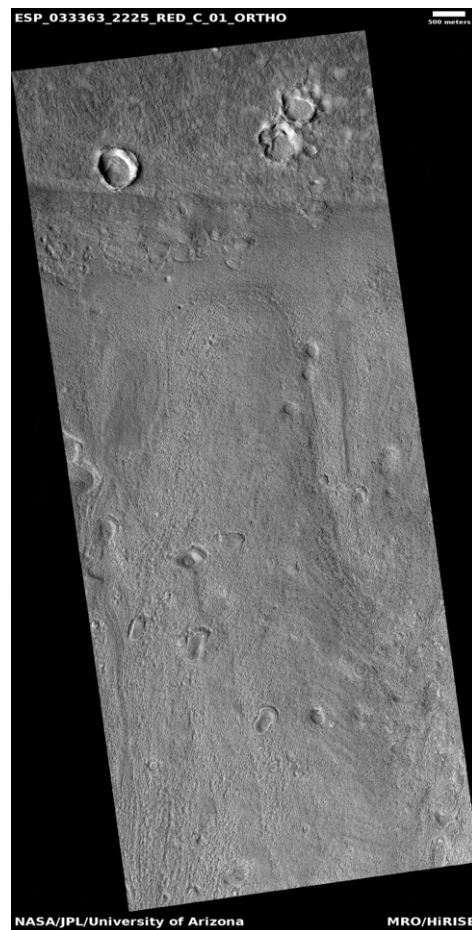

Pedestal crater

DTEEC_041888_2270_041954_2270_A01

Latitude: 46.8 **Longitude:** 208.4

DTM Producer: UA | REED SPURLING

Stereo Pair:

ESP_041954_2270

ESP_041888_2270

For more details about this DTM, visit:

https://www.uahirise.org/dtm/ESP_041888_2270

Ice-rich lobate debris apron

DTEEC_033653_2225_033363_2225_A01

Latitude: 42.0 **Longitude:** 18.5

DTM Producer: UA | BRANDEN M GOSSE

Stereo Pair:

ESP_033653_2225