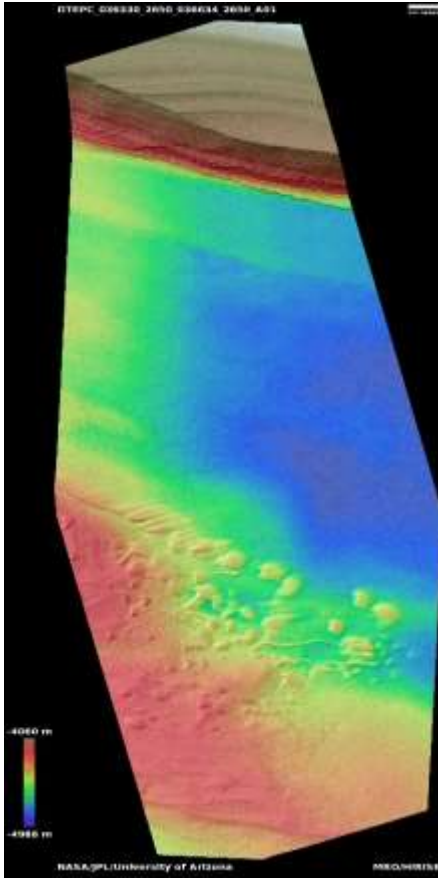

Chasma Boreale gypsum dunes

DTEPC_036330_2650_036634_2650_A01