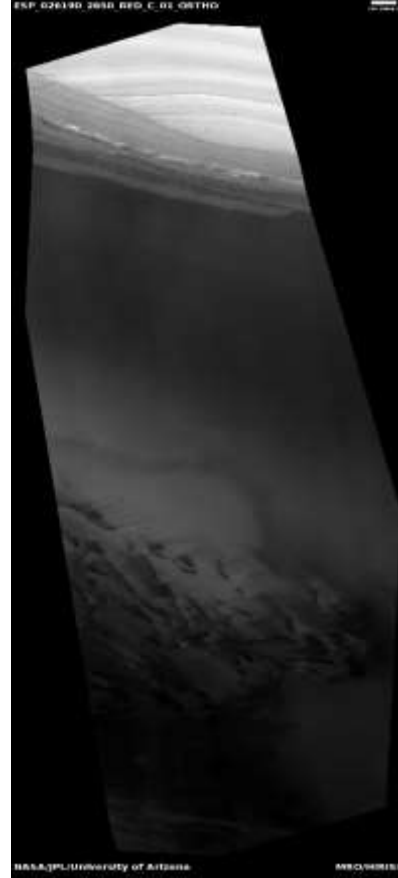

Chasma Boreale gypsum dunes

DTEPC_036330_2650_036634_2650_A01