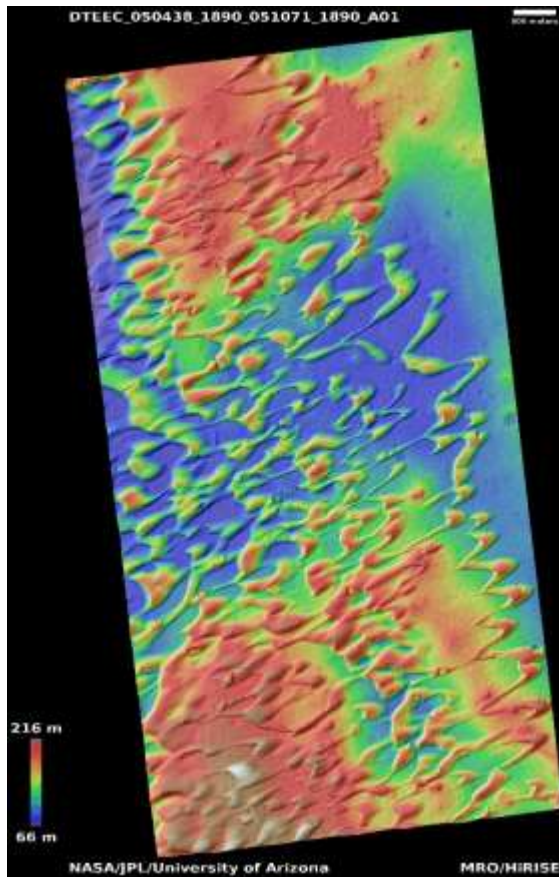

Nili Patera monitoring

DTEEC_050438_1890_051071_1890_A01