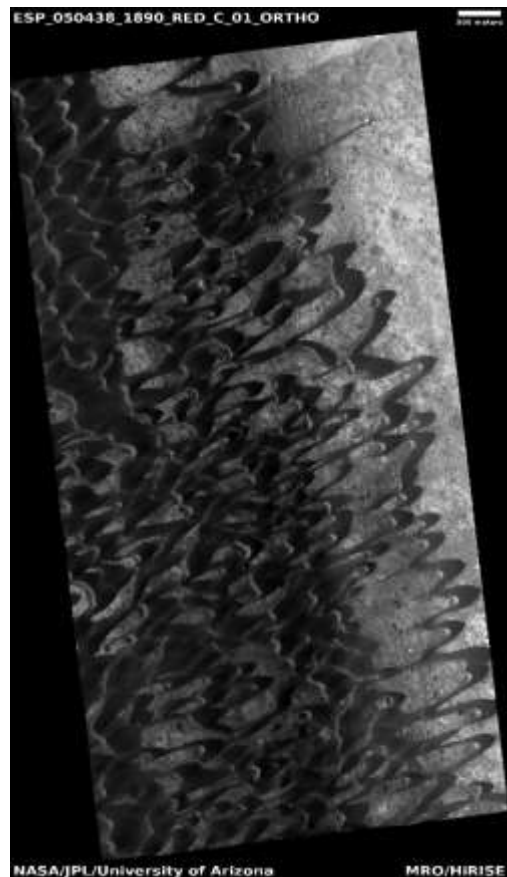

Nili Patera monitoring

DTEEC_050438_1890_051071_1890_A01