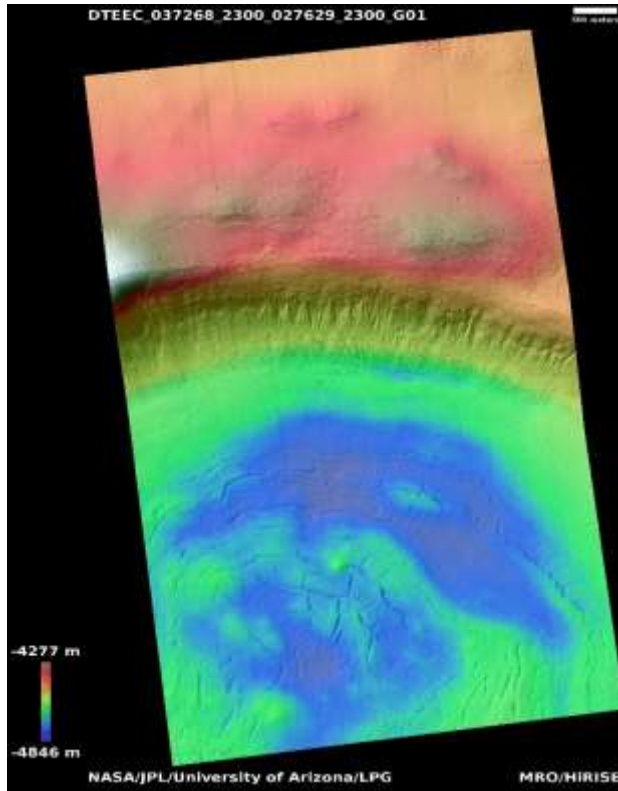

Crater in Acidalia Planitia

DTEEC_037268_2300_027629_2300_G01