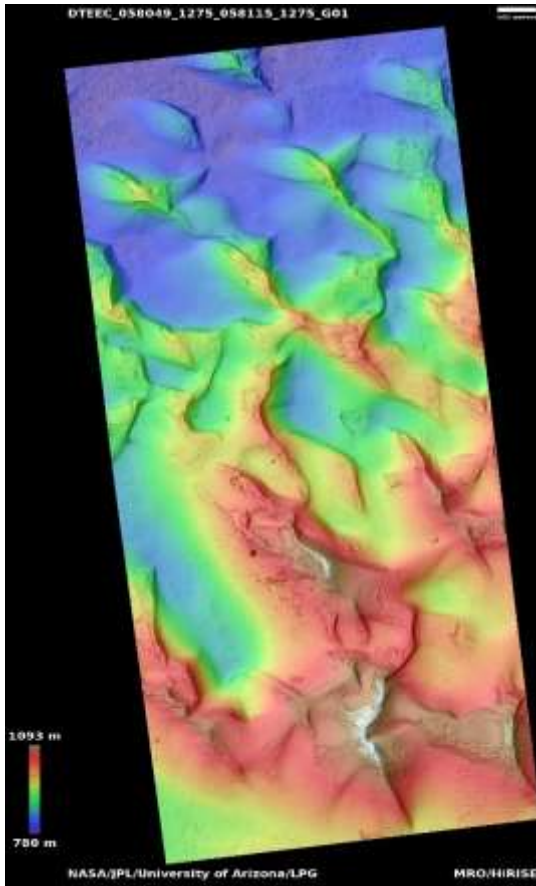

Gullies monitoring

DTEEC_058049_1275_058115_1275_G01