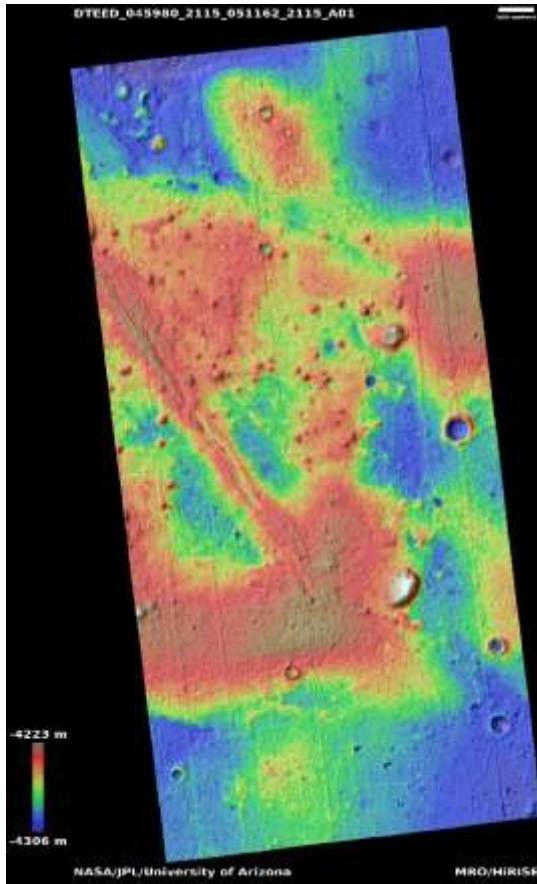

Landforms in Utopia Planitia

DTEED_045980_2115_051162_2115_A01