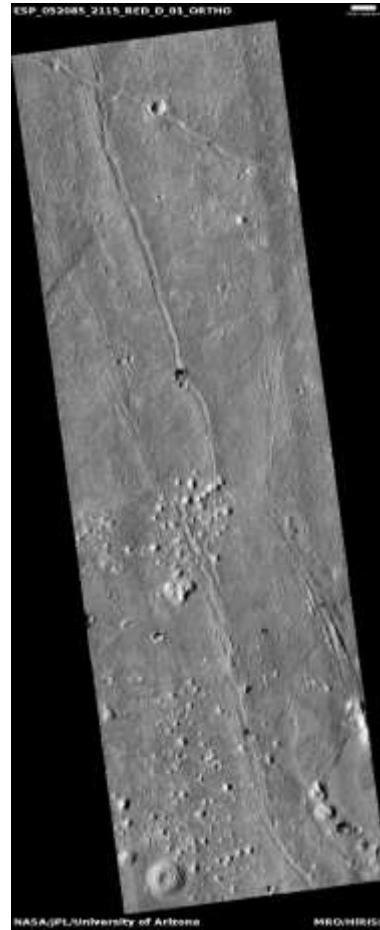

Landforms in Utopia Planitia

DTEED_052731_2115_052085_2115_A01