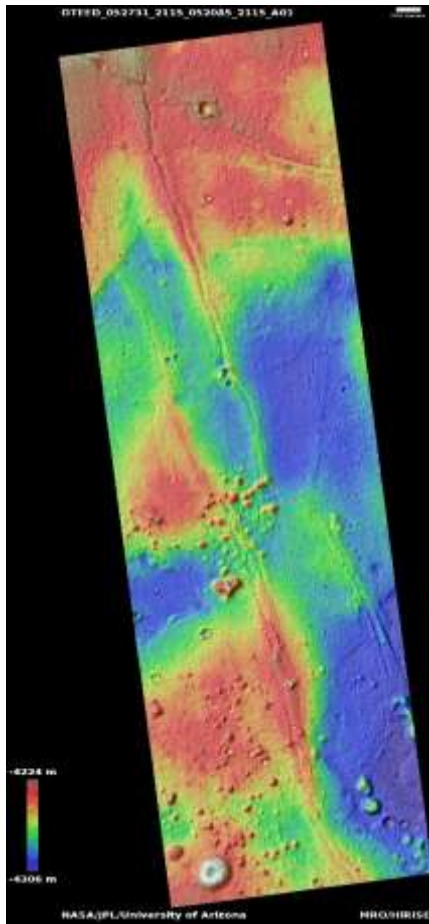

Landforms in Utopia Planitia

DTEED_052731_2115_052085_2115_A01