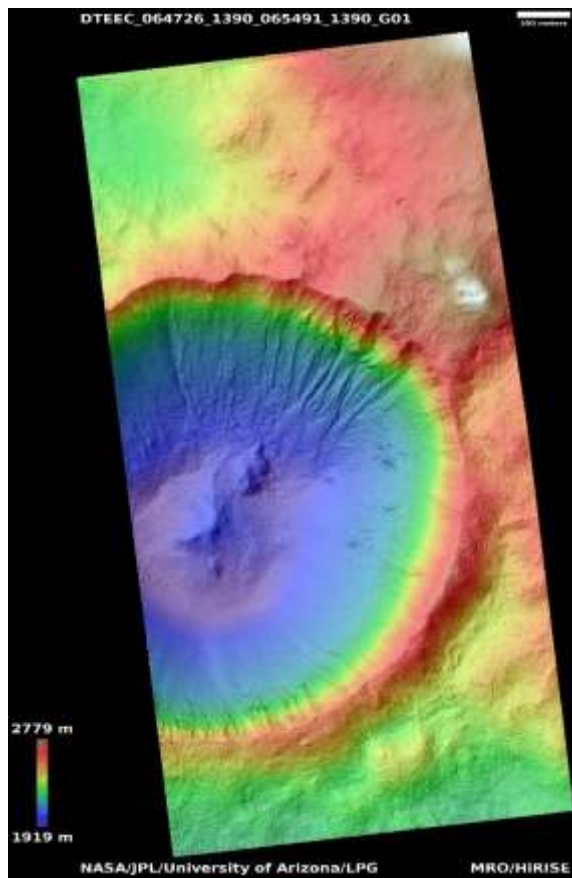

# Gullied slope

DTEEC\_064726\_1390\_065491\_1390\_G01

40.8°S 249.8°E

DTM Producer: LPG | Axel Noblet

Stereo Pair:

ESP\_064726\_1390

ESP\_065491\_1390

For more details about this DTM, visit:  
[https://www.uahirise.org/dtm/dtm.php?  
ID=ESP\\_064726\\_1390](https://www.uahirise.org/dtm/dtm.php?ID=ESP_064726_1390)