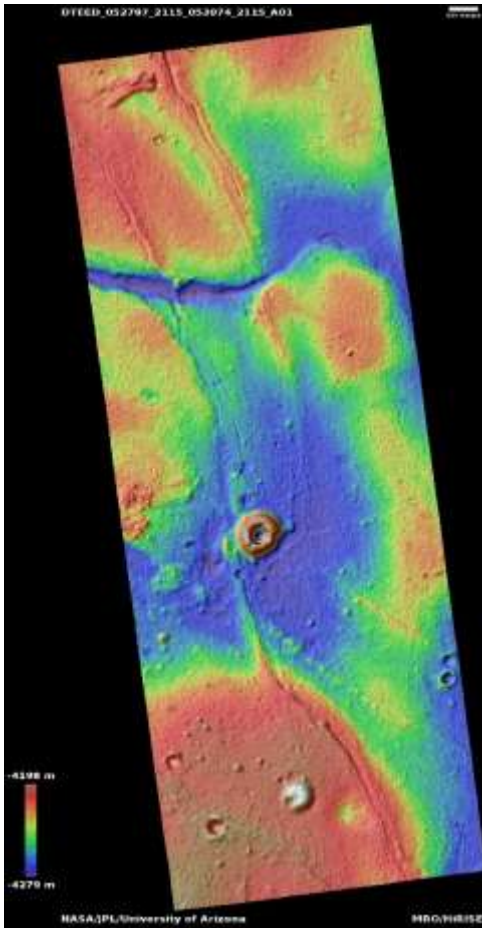

Landforms in Utopia Planitia

DTEED_052797_2115_053074_2115_A01