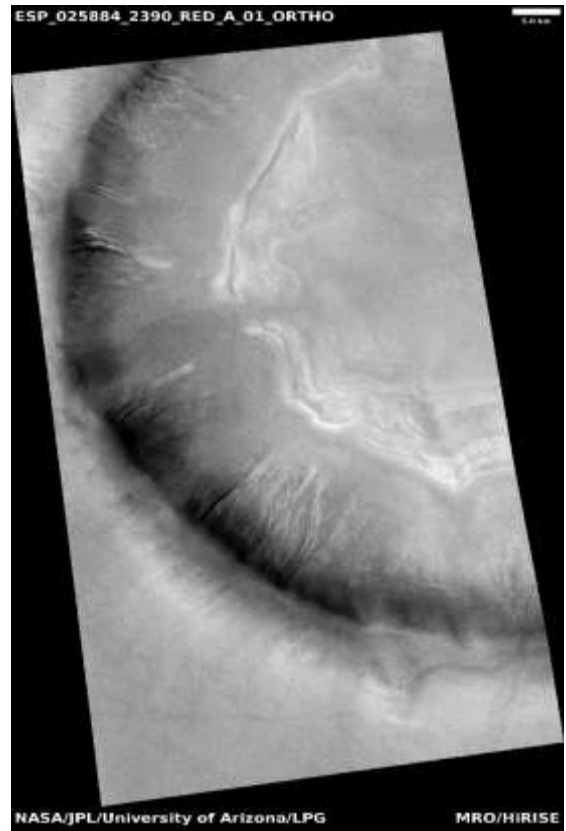

Gullied crater wall

DTEED_027585_2390_025884_2390_G01