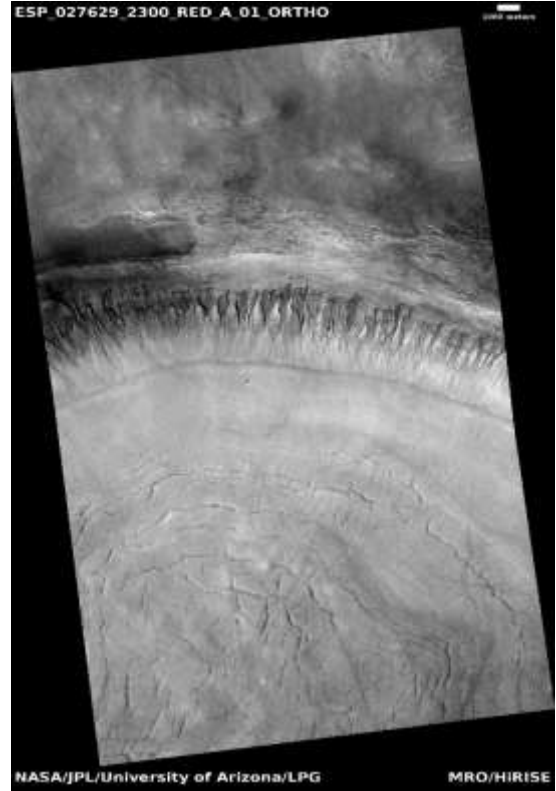

Crater in Acidalia Planitia

DTEEC_037268_2300_027629_2300_G01