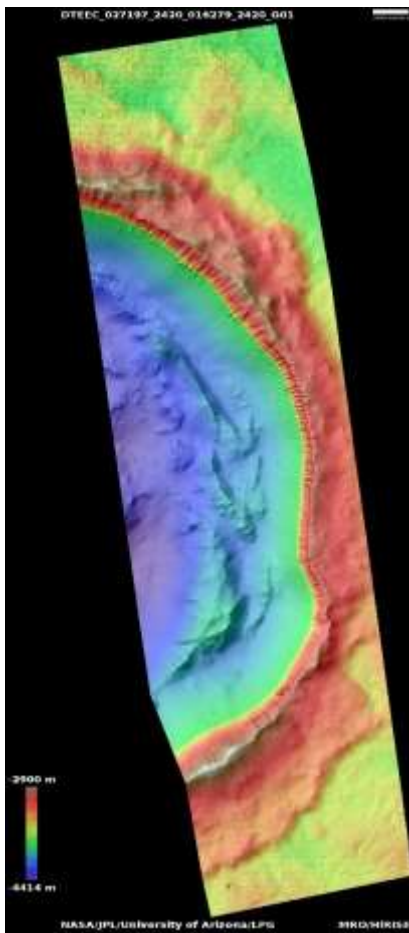

Very well-preserved high-latitude crater

DTEEC_027197_2420_016279_2420_G01