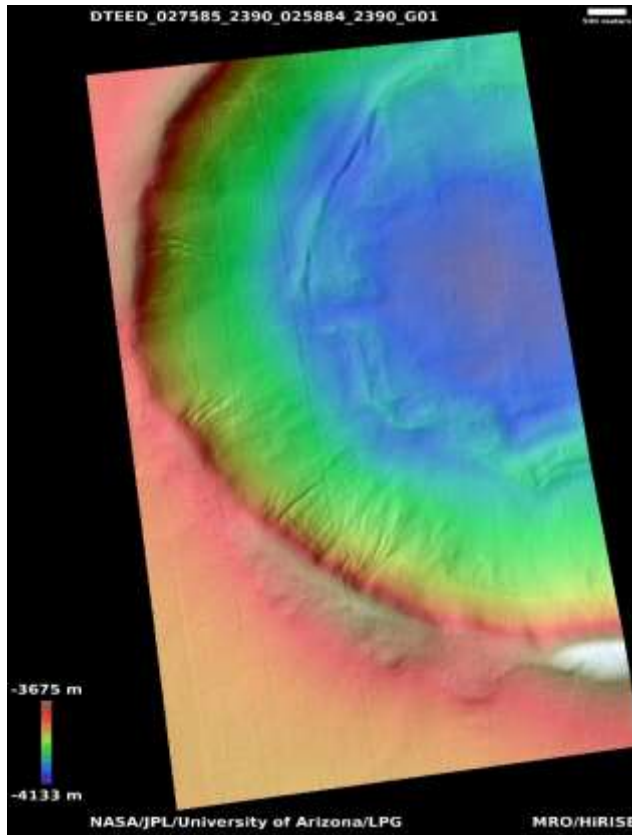

Gullied crater wall

DTEED_027585_2390_025884_2390_G01