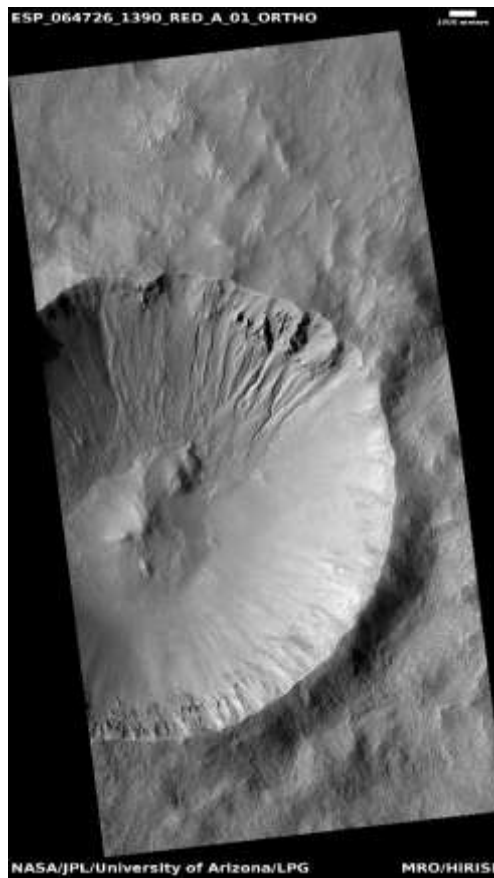

# Gullied slope

DTEEC\_064726\_1390\_065491\_1390\_G01

40.8°S 249.8°E

DTM Producer: LPG | Axel Noblet

Stereo Pair:

ESP\_064726\_1390

ESP\_065491\_1390

For more details about this DTM, visit:  
[https://www.uahirise.org/dtm/dtm.php?  
ID=ESP\\_064726\\_1390](https://www.uahirise.org/dtm/dtm.php?ID=ESP_064726_1390)