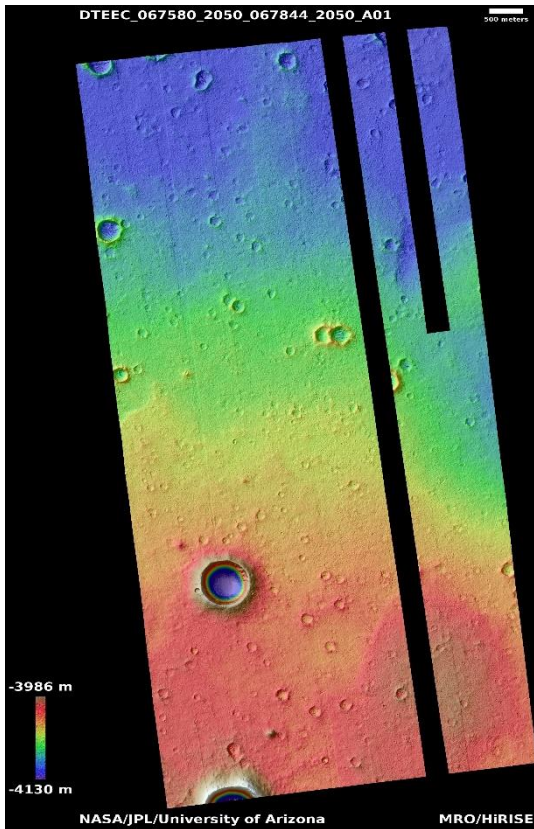

Utopia Planitia

DTEEC_067580_2050_067844_2050_A01