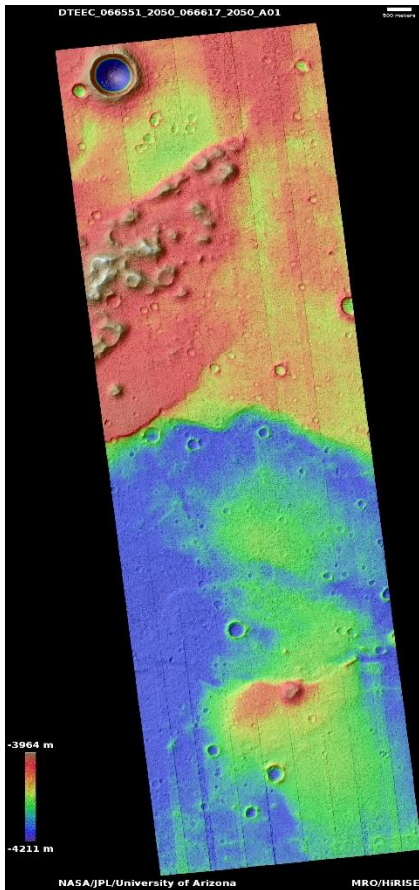

**HIGH RESOLUTION IMAGING
SCIENCE EXPERIMENT**

DTM PDS RELEASES

June 2022

Edited by Kris Akers | UA

DTMs Included this Month

Utopia Planitia.....	1
Utopia Planitia.....	2

Utopia Planitia

DTEEC_066551_2050_066617_2050_A01

24.6°N 110.2°E

DTM Producer: UA | Kris Akers

Stereo Pair:

ESP_066551_2050

ESP_066617_2050

For more details about this DTM, visit:

[https://www.uahirise.org/dtm/dtm.php?](https://www.uahirise.org/dtm/dtm.php?ID=ESP_066551_2050)