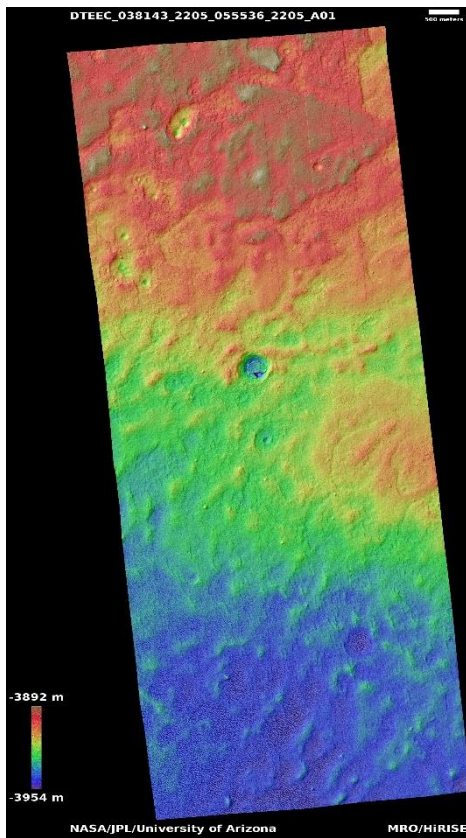

**HIGH RESOLUTION IMAGING
SCIENCE EXPERIMENT**

DTM PDS RELEASES

April 2022

Edited by Kris Akers | UA

DTMs Included this Month

Bedforms in crater in Arcadia Planitia.....	1
Icy scarp monitoring.....	2
Gully monitoring and topography.....	3

Bedforms in crater in Arcadia Planitia

DTEEC_038143_2205_055536_2205_A01

40.0°N 202.6°E

DTM Producer: UA | Kris Akers

Stereo Pair:

ESP_038143_2205

ESP_055536_2205

Extra Orthos:

ESP_041440_2205

For more details about this DTM, visit:

https://www.uahirise.org/dtm/dtm.php?ID=ESP_038143_2205

Icy scarp monitoring

DTEEC_070886_2390_070807_2390_A01

58.6°N 244.5°E

DTM Producer: UA | Kris Akers

Gully monitoring and topography

DTEEC_069895_2350_070528_2350_A01

54.6°N 305.9°E

DTM Producer: UA | Kris Akers

Stereo Pair:

ESP_069895_2350

ESP_070528_2350

For more details about this DTM, visit:
[https://www.uahirise.org/dtm/dtm.php?](https://www.uahirise.org/dtm/dtm.php?ID=ESP_069895_2350)