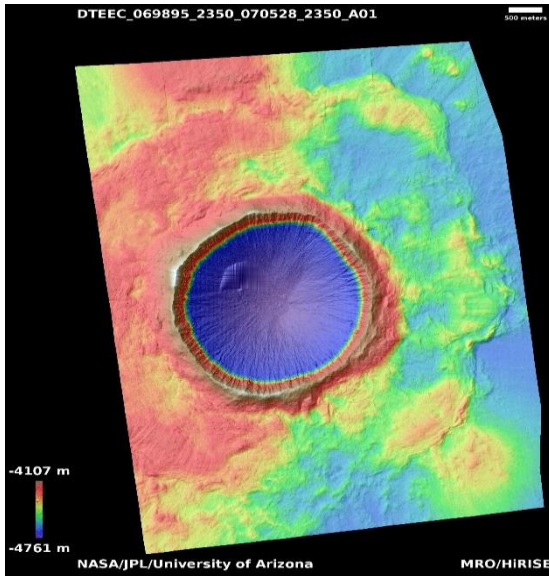

Gully monitoring and topography

DTEEC_069895_2350_070528_2350_A01

54.6°N 305.9°E

DTM Producer: UA | Kris Akers

Stereo Pair:

ESP_069895_2350

ESP_070528_2350

For more details about this DTM, visit:
[https://www.uahirise.org/dtm/dtm.php?](https://www.uahirise.org/dtm/dtm.php?ID=ESP_069895_2350)