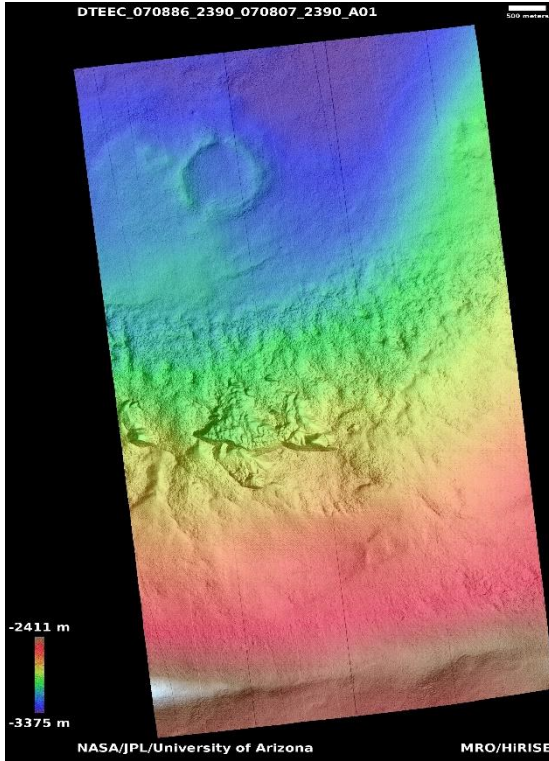

ESP_041440_2205

For more details about this DTM, visit:

https://www.uahirise.org/dtm/dtm.php?ID=ESP_038143_2205

Icy scarp monitoring

DTEEC_070886_2390_070807_2390_A01

58.6°N 244.5°E

DTM Producer: UA | Kris Akers