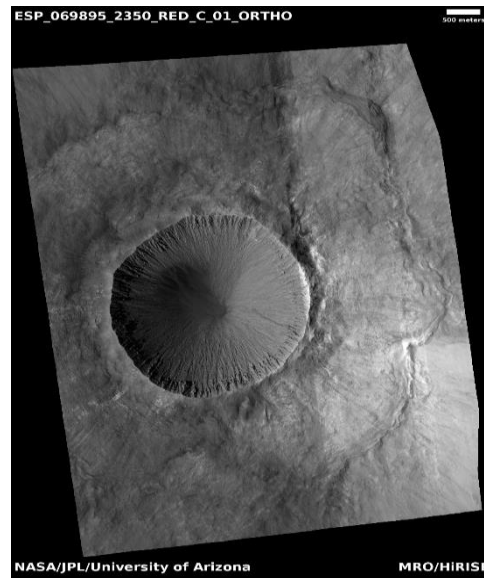

Gully monitoring and topography

DTEEC_069895_2350_070528_2350_A01

54.6°N 305.9°E

DTM Producer: UA | Kris Akers

Stereo Pair:

ESP_069895_2350

ESP_070528_2350

For more details about this DTM, visit:
[https://www.uahirise.org/dtm/dtm.php?](https://www.uahirise.org/dtm/dtm.php?ID=ESP_069895_2350)