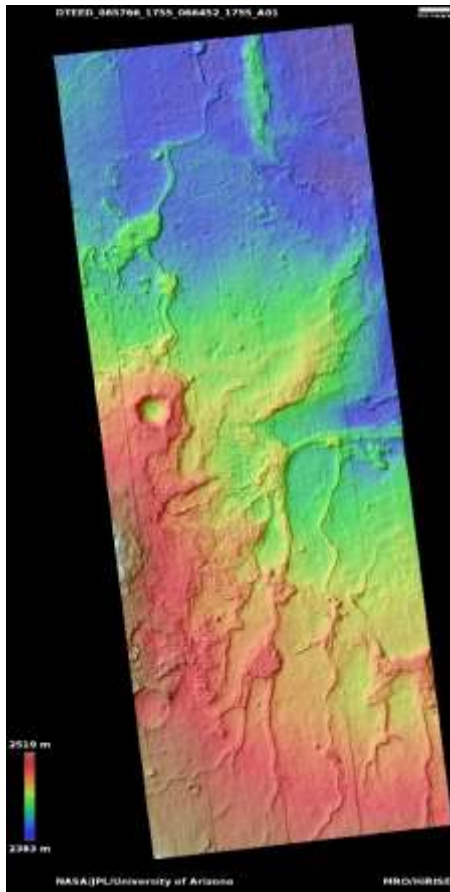

Sinuuous ridges near Juventae Chasma

DTEED_065766_1755_066452_1755_A01