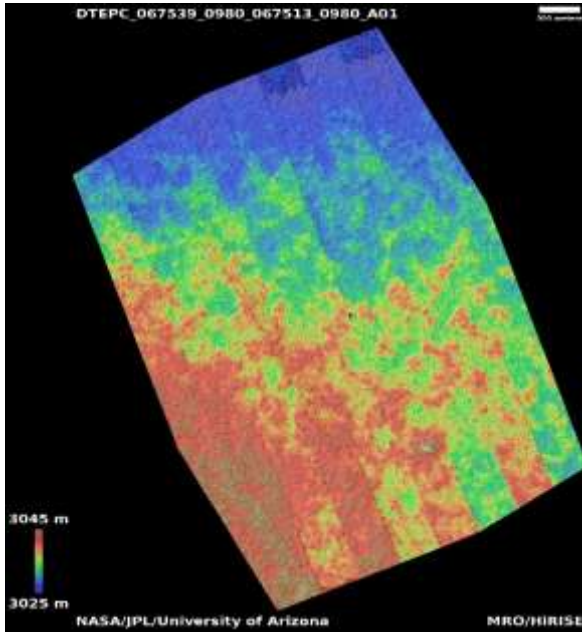

[ID=ESP_066152_1520](https://www.uahirise.org/dtm/dtm.php?ID=ESP_066152_1520)

New small south polar layered deposits impact

DTEPC_067539_0980_067513_0980_A01

82.0°S 175.7°E

DTM Producer: UA | Kris Akers

Stereo Pair: