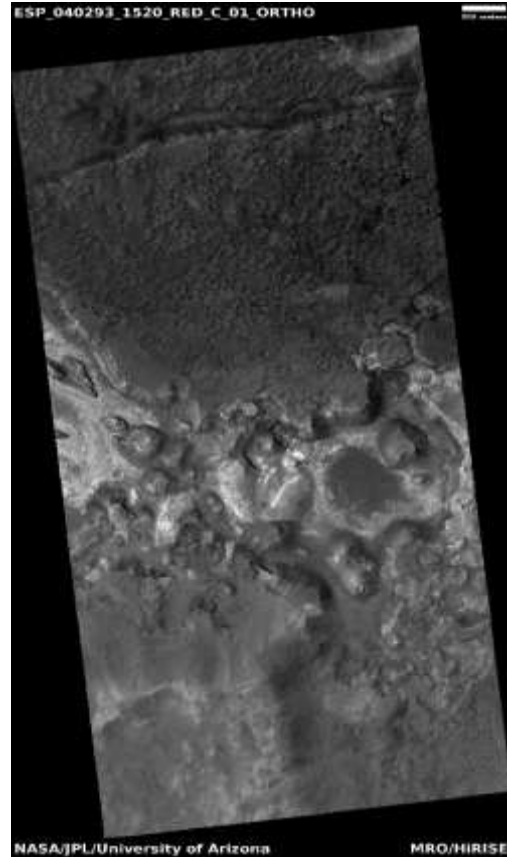

Layers in Terra Sirenum

DTEEC_040293_1520_047506_1520_A01