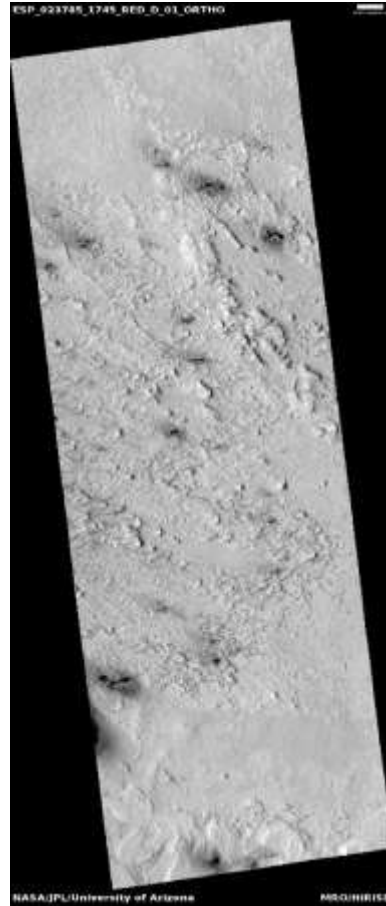

Aeolis Planum

DTEED_023785_1745_067671_1745_A01