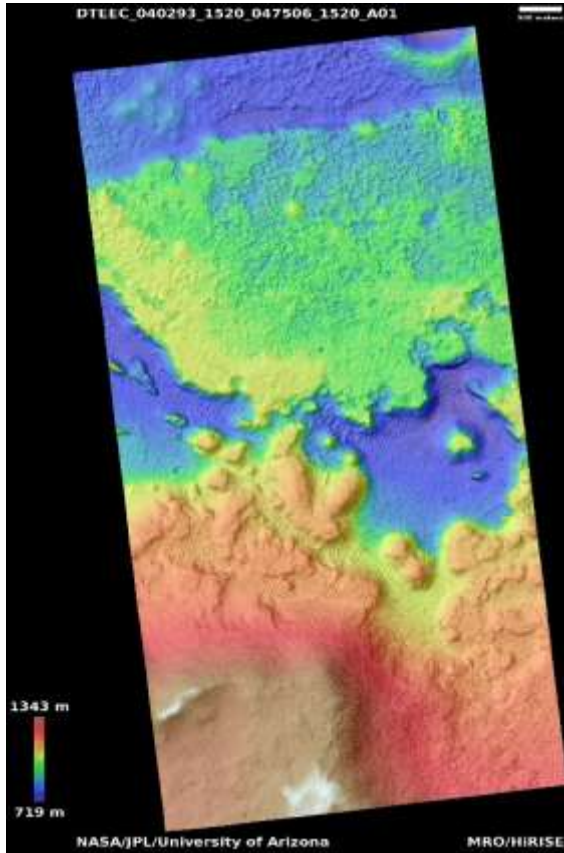

**HIGH RESOLUTION IMAGING
SCIENCE EXPERIMENT**

DTM PDS RELEASES

April 2021

Edited by Kris Akers | UA

DTMs Included this Month

| | |
|---|----|
| Layers in Terra Sirenum..... | 1 |
| Pit in Hephaestus Fossae..... | 2 |
| Aeolis Planum..... | 3 |
| Sinuuous ridges near Juventae Chasma..... | 4 |
| Cones on crater floor in Terra Sirenum..... | 5 |
| New small south polar layered deposits impact..... | 6 |
| High-latitude exposure of north polar layered deposits..... | 7 |
| High-latitude exposure of north polar layered deposits..... | 8 |
| High-latitude exposure of north polar layered deposits..... | 9 |
| Gullies in crater in Terra Sirenum..... | 10 |

Layers in Terra Sirenum

DTEEC_040293_1520_047506_1520_A01

27.9°S 203.1°E

DTM Producer: UA | Kris Akers

Stereo Pair:

ESP_040293_1520

ESP_047506_1520

For more details about this DTM, visit: