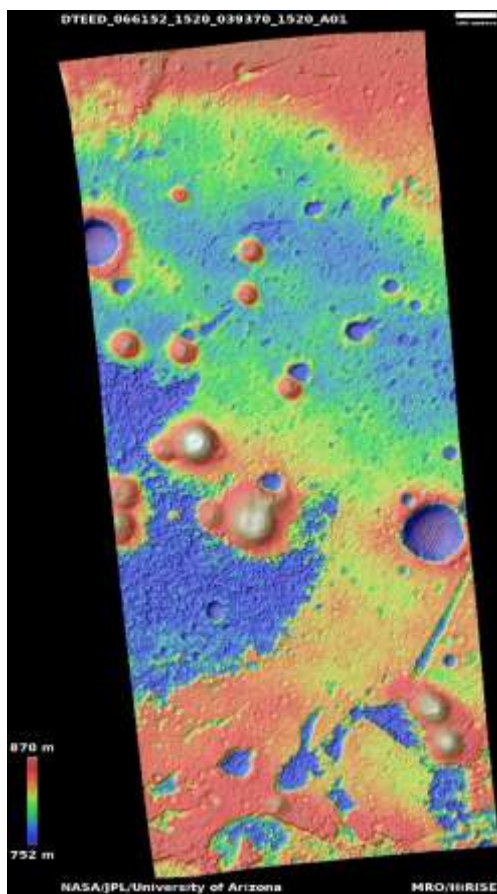

Cones on crater floor in Terra Sirenum

DTEED_066152_1520_039370_1520_A01