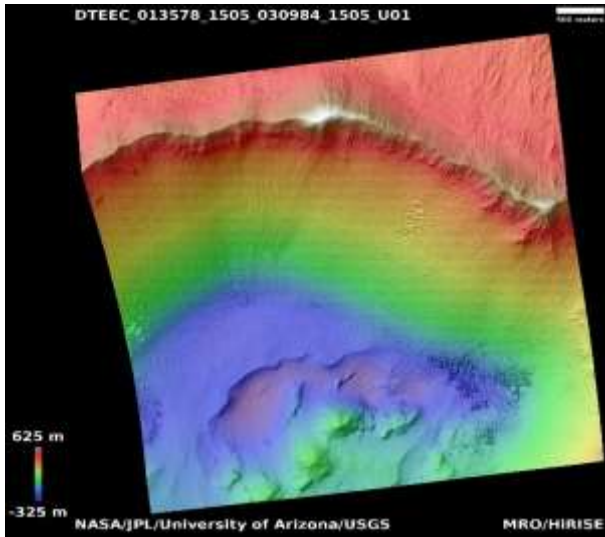

Gullies in crater in Terra Sirenum

DTEEC_013578_1505_030984_1505_U01