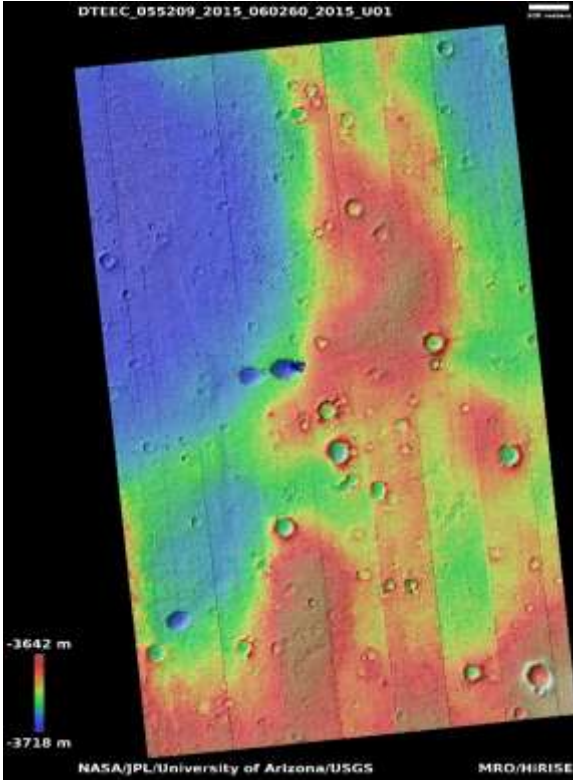

Pit in Hephaestus Fossae

DTEEC_055209_2015_060260_2015_U01