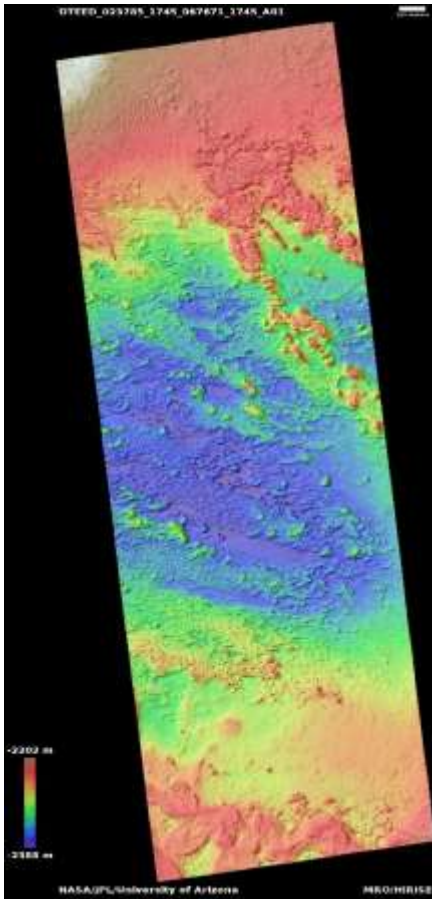

Aeolis Planum

DTEED_023785_1745_067671_1745_A01