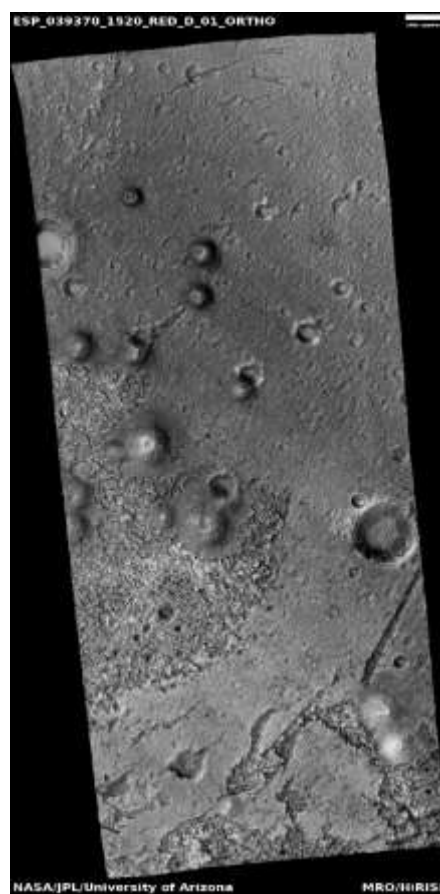

Cones on crater floor in Terra Sirenum

DTEED_066152_1520_039370_1520_A01