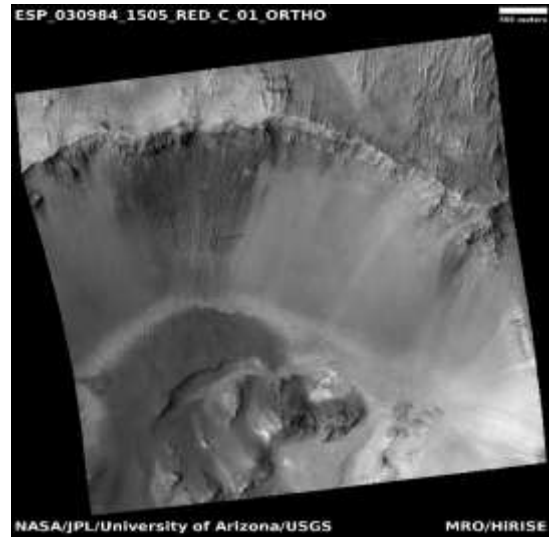

Gullies in crater in Terra Sirenum

DTEEC_013578_1505_030984_1505_U01